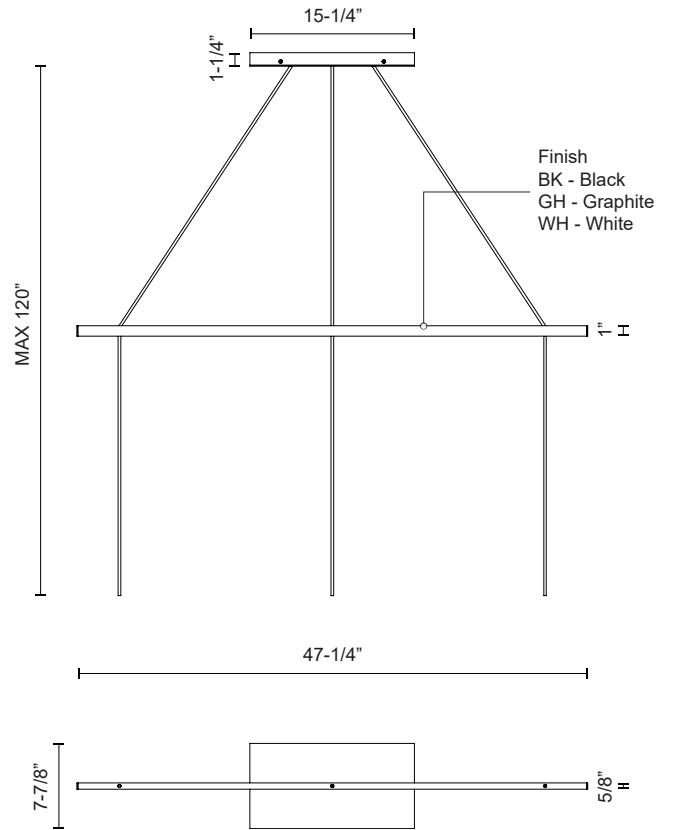

## SPECIFICATION DETAILS

\* For custom options, consult factory for details.

<b>Fixture Dimensions</b>	L47-1/4" x W5/8" x H1"
<b>Location</b>	Dry
<b>Warranty</b>	5 Years
<b>Canopy Dimensions</b>	L15-1/4" x W7-7/8" x H1-1/4"

## DESCRIPTION

The Marquee transforms single pendants into a choreographed statement piece. Simple forms combine to make complex and unique linear arrangements